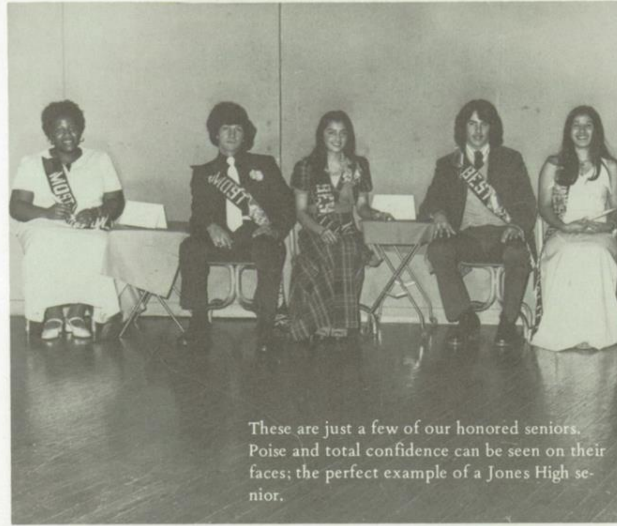

Yearbook Staff Sponsors Dance

Band featured was "Slaughter Creek" out of Austins club and class honorees announced at presentations ceremony.

These are just a few of our honored seniors. Poise and total confidence can be seen on their faces; the perfect example of a Jones High senior.