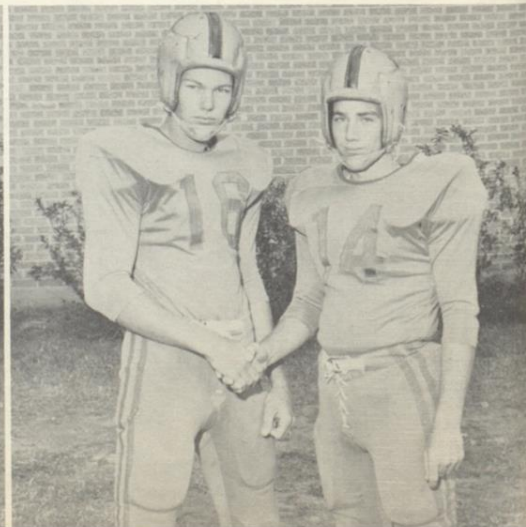

Co-Captains McCracken and BAIN